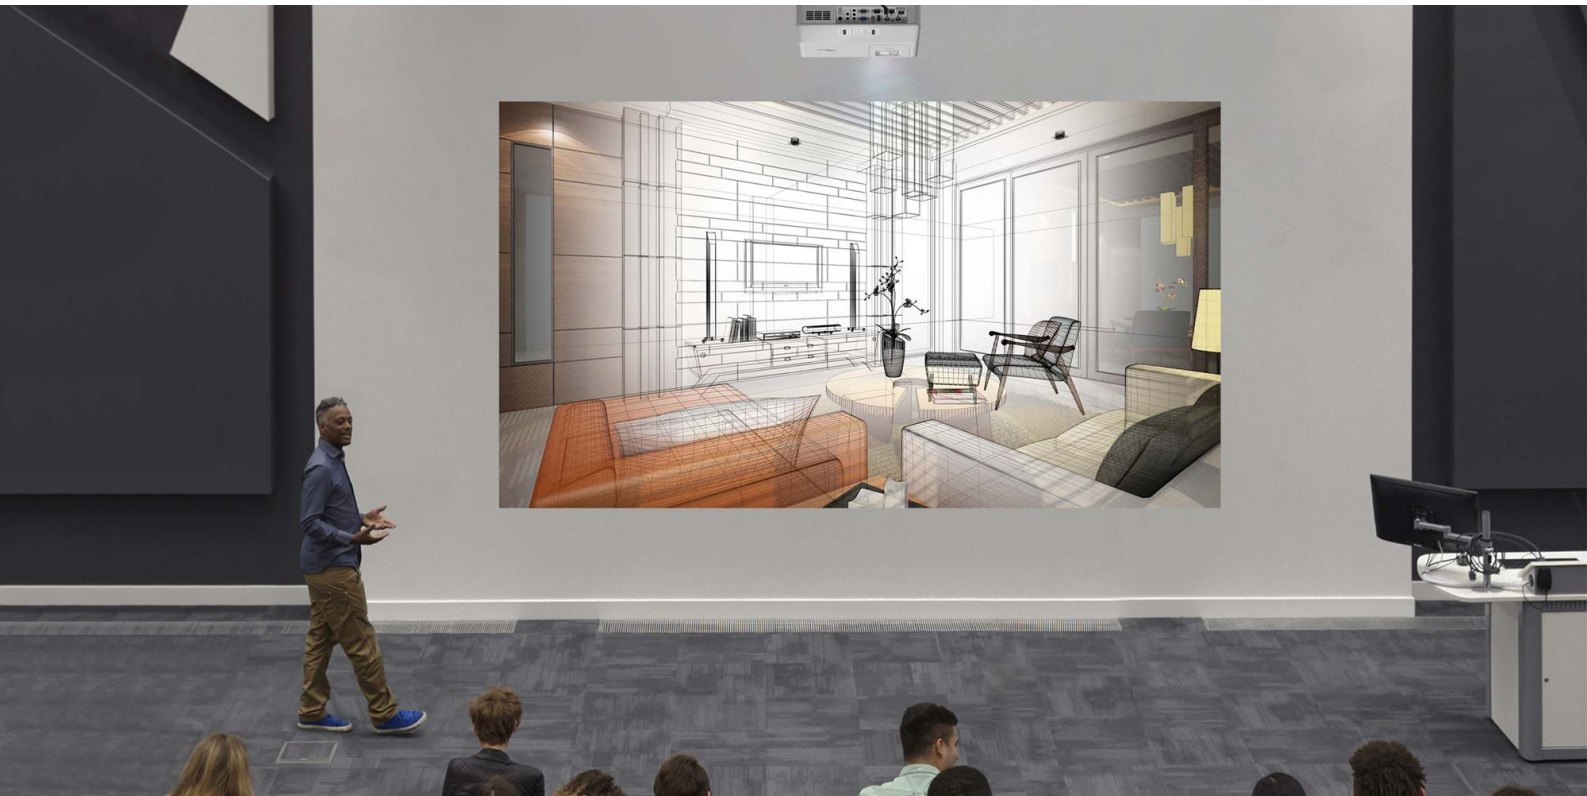

ZH507+

High brightness smart DuraCore laser projector

- **Bright Full HD 1080p DuraCore laser projector - 5500 lumens**
- **Versatile - 1.6x zoom, vertical lens shift and portrait mode**
- **Built-in smart functions - CreativeCast Pro and Optoma Management Suite Cloud compatible**
- **Ultimate control - Crestron, Extron, AMX, PJ-Link and Telnet LAN commands**

The ZH507+ projector offers true convenience with low maintenance and longer-life laser technology in a small and lightweight chassis with an impressive 5500 lumens brightness.

With 1.6 zoom, vertical lens shift and built-in 10W speakers, the ZH507+ is part of a range of products that come with the added control flexibility of Crestron. Supporting built-in Smart functions such as CreativeCast Pro allowing for wireless presentations and the shift in bring your own devices (BYOD), along with support of Optoma Management Suite Cloud allowing you to control and manage the ZH507+ from any location.